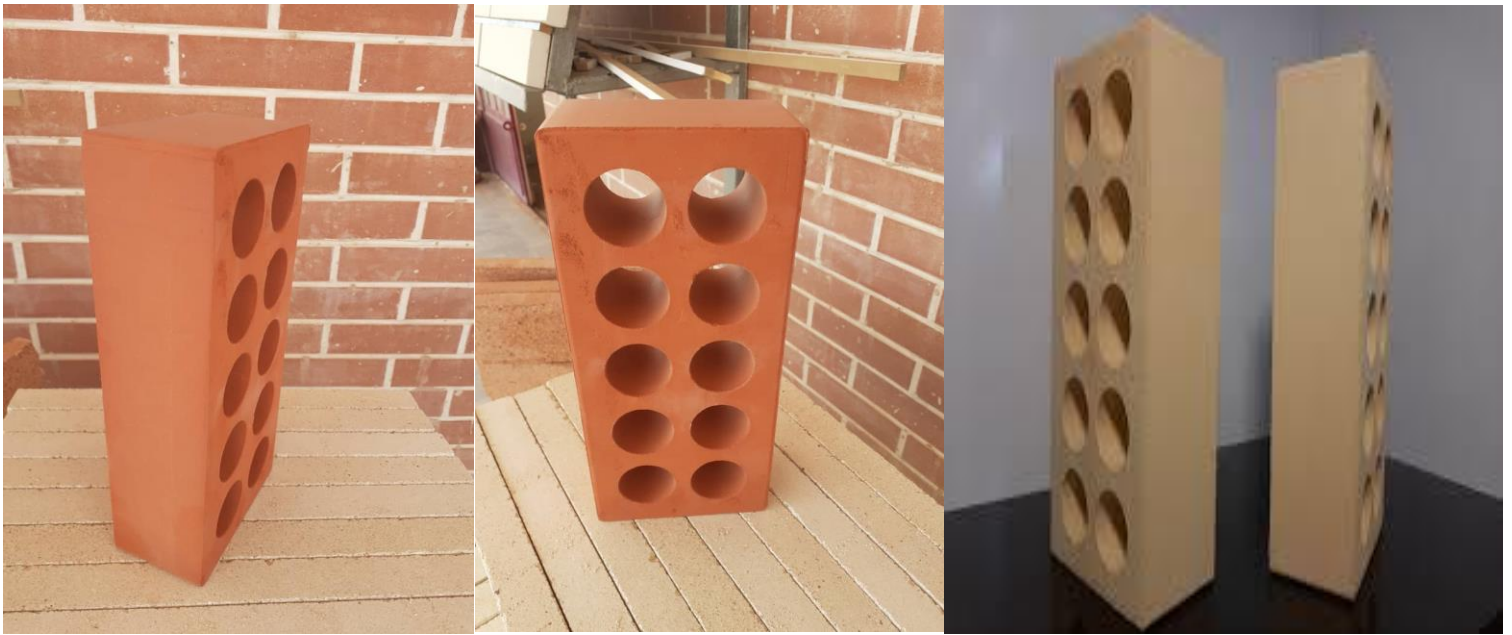

TYPE	21.5*5.5*10 Water absorbability 20% Per piece Depend on size
Wall brick