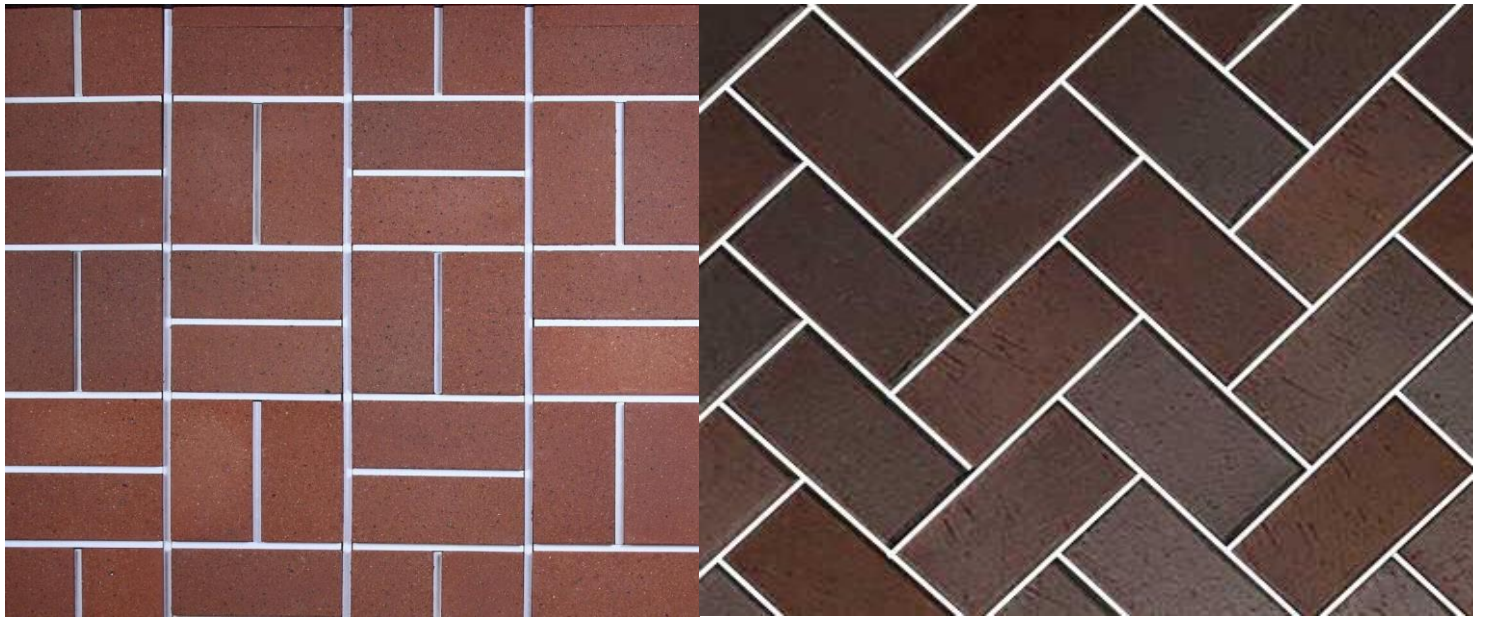

TYPE	<b>9% ~ 15% water absorbability</b> <b>Per sqm (m2)</b> <b>Depend on size</b>
<b>Super Brick</b>	

TYPE	0% water absorbability F2 & S2 (18.8*8.8*4.8) per piece	10% ~ 15 % water absorbability Rustic (18.8*8.8*4.8) Per piece
Brick king		