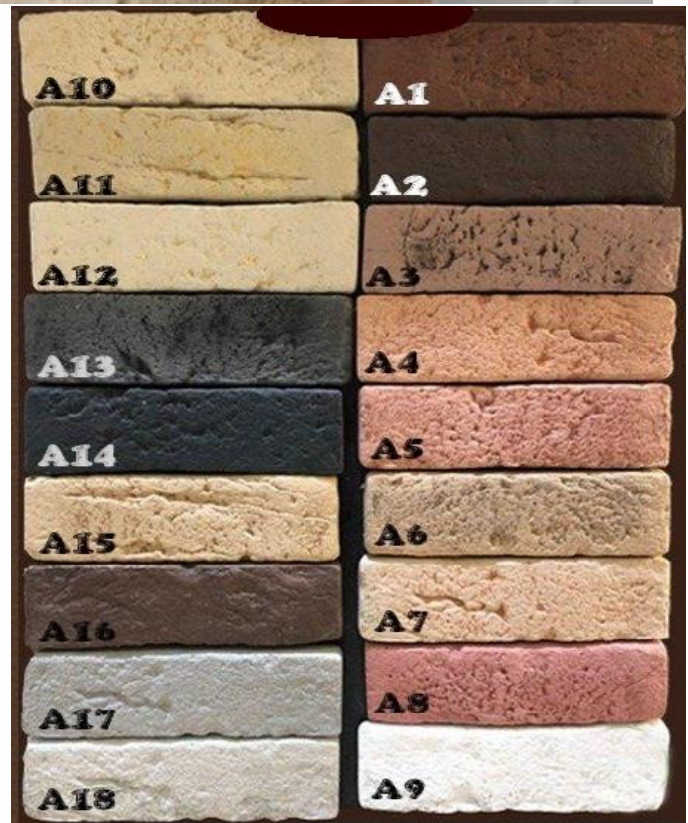

TYPE	<b>9% ~ 15% water absorbability</b> <b>Per sqm (m2)</b> <b>Depend on size</b>
<b>Super Brick</b>	

TYPE	0% water absorbability F2 & S2 (18.8*8.8*4.8) per piece	10% ~ 15 % water absorbability Rustic (18.8*8.8*4.8) Per piece
Brick king		