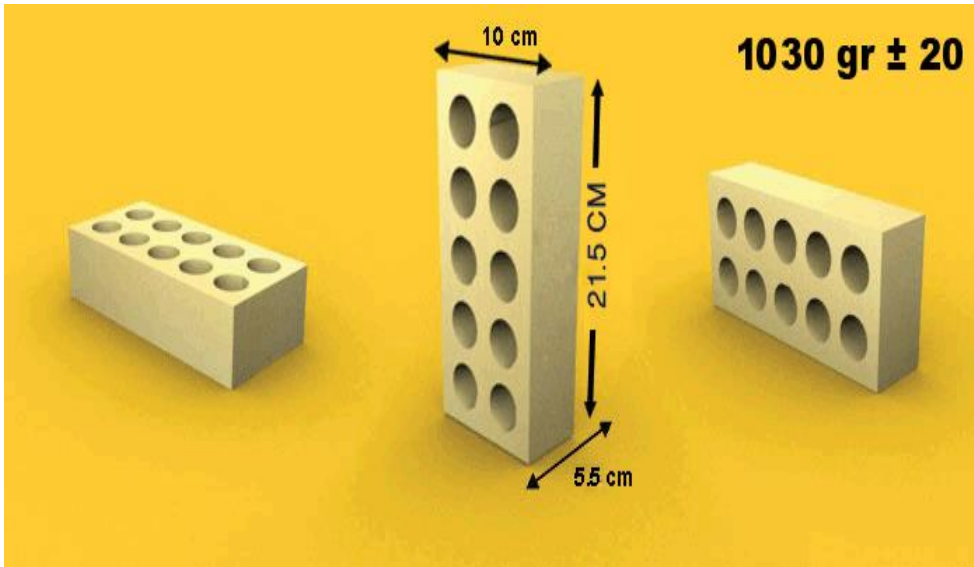

TYPE	21.5*5.5*10 Water absorbability 20% Per piece Depend on size
Wall brick